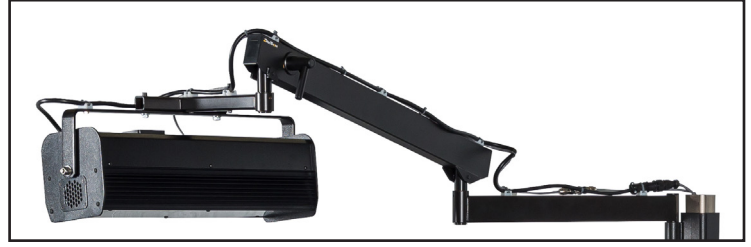

# Stanford 152HC Doctor Machine®

## Features

- Heavy-duty lift out shafts
- Intuitive touchscreen controls with unlimited recipes
- Pneumatically inert rider rolls for density control
- Two-motor smart AC Vector drive system
- CompactLogix PAC Control
- Reversible over/under winding
- Manual inspection button with return-to-defect
- Taper tension
- Optional inspection area
- Internet based remote diagnostic with WiFi capability

## A High Capacity, Light Tension Reversible Doctor Machine®...

the 152HC can handle a wide variety of materials and web widths. The 152HC is suitable for a wide range of materials including: light films, film laminates, non-wovens and light papers.

With a touchscreen that defines user-friendly and a powerful two-motor smart AC vector control, the Stanford 152HC is easy to operate for everyone.

Accrply engineers a large selection of Stanford Doctor Machines®, a complete line of duplex differential slitter rewinders and shrink sleeve finishing equipment, as well as customized equipment.