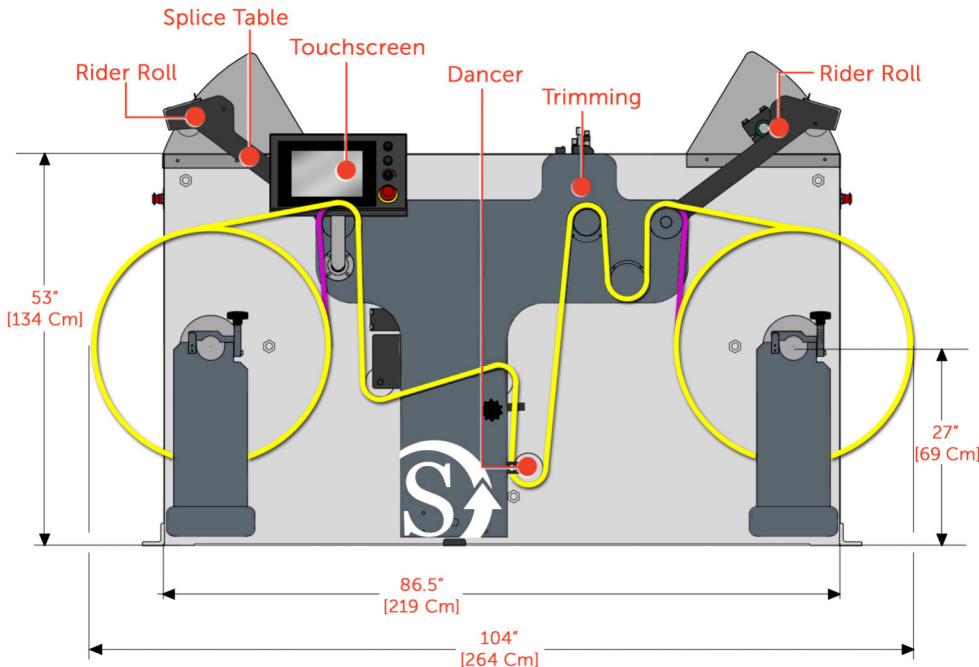

## A High Capacity, Light Tension Reversible Doctor Machine®...

the 152HC can handle a wide variety of materials and web widths. The 152HC is suitable for a wide range of materials including: light films, film laminates, non-wovens and light papers.

An optional inspection area is available for the addition of third party functions requiring an open web span.

A manual inspection button allows the operator to return the detected defect to the splice table automatically.

Minimum Web Width	12" [305mm]
Maximum Web Width	50" [1,270mm]
Maximum Web Speed*	1,500 fpm [457 mpm]
Maximum Unwind Diameter	40" [1,016 mm]
Maximum Roll Weight	590 lbs [1,300 Kg]
Maximum Rewind Diameter	40" [1,016 mm]
Tension	1.0 PLI [0.170 Kg/cm]
Total Minimum Tension	6.25 lbf [2.83 Kgf]
Trimming Options	Razor Shear
Machine Options	Strobe Light Bowed Roller Splice Table Shaftless Unwind & Rewind Vacuum Splice Table